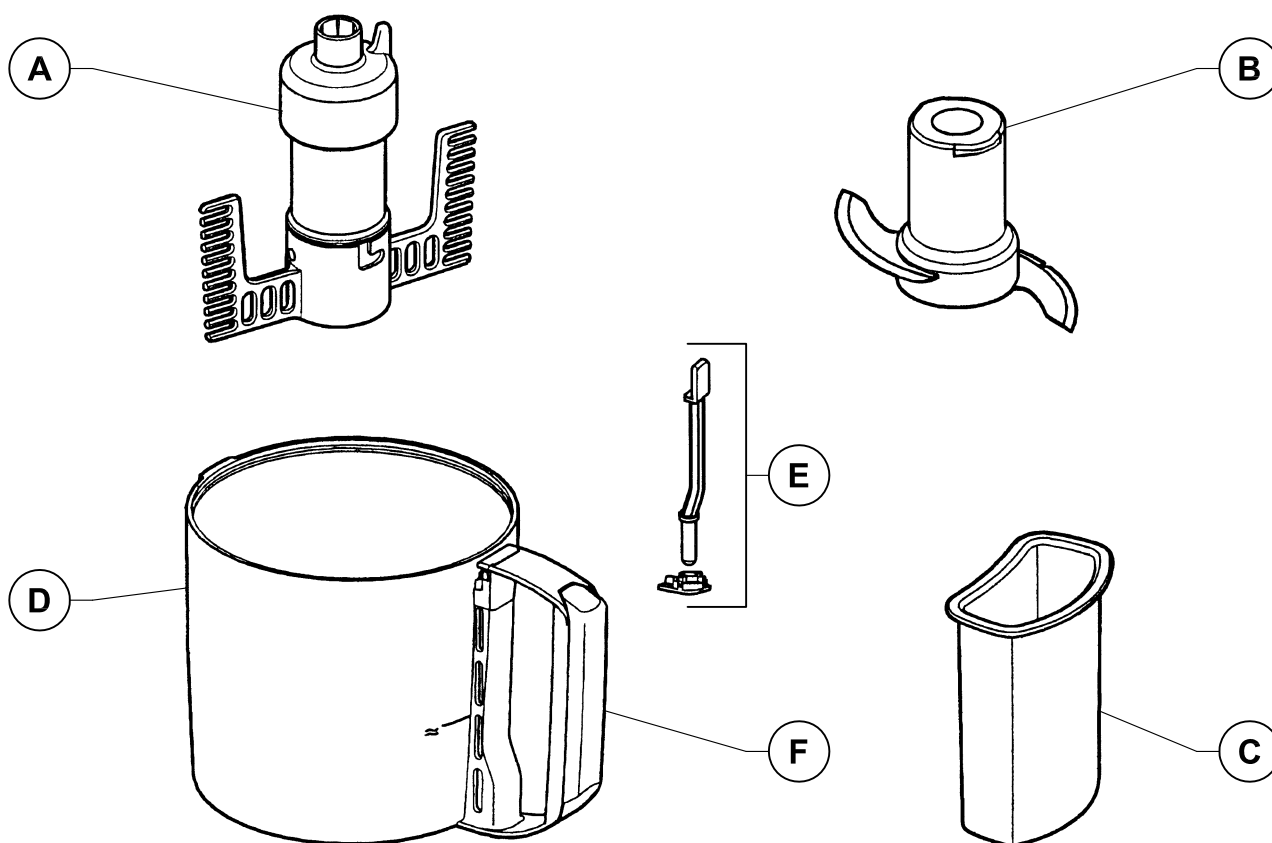

**ACCESSOIRES SPECIFIQUES
A CHACUN DES MODELES**

**EXCLUSIVE ACCESSORIES
FOR EACH MODEL**

A	BATTEUR A BLANC	/	EGG WHISK
B	COUTEAU METAL	/	STAINLESS STEEL BLADE
C	POUSSOIR	/	PUSHER
D	CUVE	/	BOWL
E	ENSEMBLE TIGE DE SECURITE	/	SAFETY PIN ASSEMBLY
F	HABILLAGE POIGNEE	/	COVER HANDLE